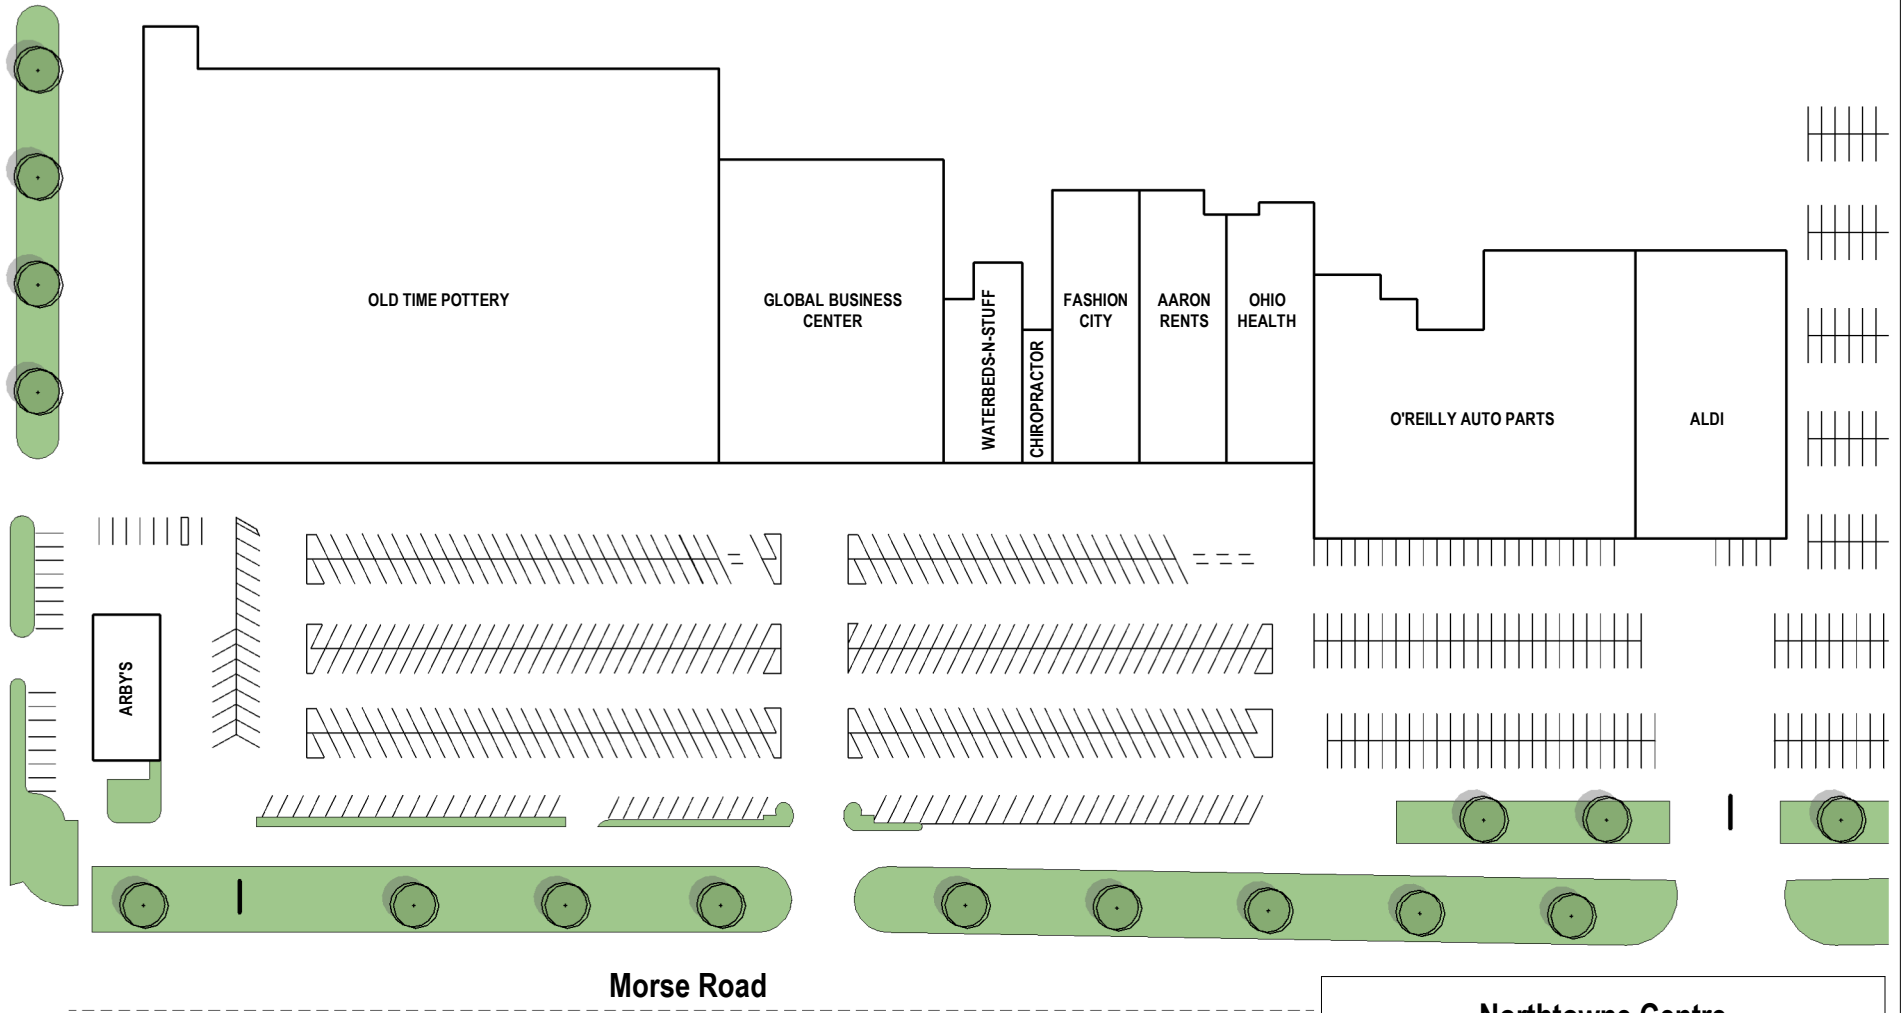

Northtowne Centre

2160-2296 Morse Centre, Columbus, OH 43229

Northtowne Boulevard

Morse Road

Northtowne Centre

#	Address	Tenant	Size
1	2200 Morse Road	Old Time Pottery	89,600 SF
2	2210 Morse Road	Global Business Center	25,725 SF
3	2220 Morse Road	Waterbeds-N-Stuff	6,000 SF
4	2240 Morse Road	Northtowne Chiropractor	1,440 SF
5	2250 Morse Road	Fashion City	8,650 SF
6	2256 Morse Road	Aaron Rents	8,156 SF
7	2260 Morse Road	Ohio Health	12,732 SF
8	2270 Morse Road	O'Reilly Auto Parts	9,655 SF
9	2280 Morse Road	O'Reilly Auto Parts	5,000 SF
10	2290 Morse Road	O'Reilly Auto Parts	18,140 SF
11	2296 Morse Road	Aldi	18,352 SF
12	2160 Morse Road	Arby's	3,300 SF

Occupied
 Vacant

WALPERT PROPERTIES