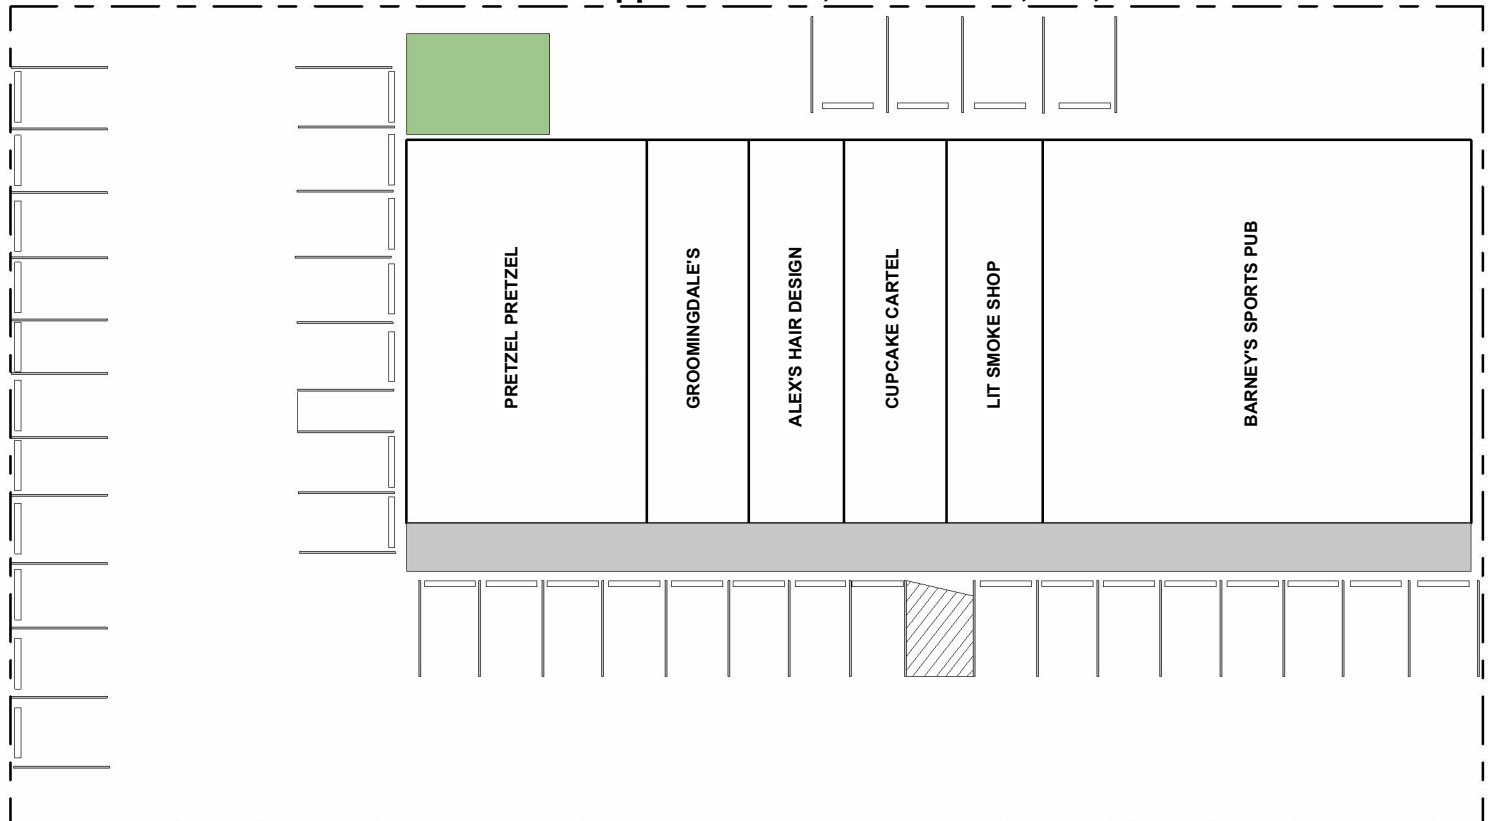

CHIPPEWA PLAZA

6027-6045 Chippewa Street, Saint Louis, MO, 63109

CHIPPEWA STREET

Occupied
Vacant

Chippewa Plaza

#	Address	Tenant	Size
1	6043-6045 Chippewa Street	Pretzel Pretzel	2,000 SF
2	6041 Chippewa Street	Groomingdale's	900 SF
3	6039 Chippewa Street	Alex's Hair Design	800 SF
4	6037 Chippewa Street	CupCake Cartel	900 SF
5	6035 Chippewa Street	Lit Smoke Shop	900 SF
6	6027-6029 Chippewa Street	Barney's Sports Pub	4,000 SF